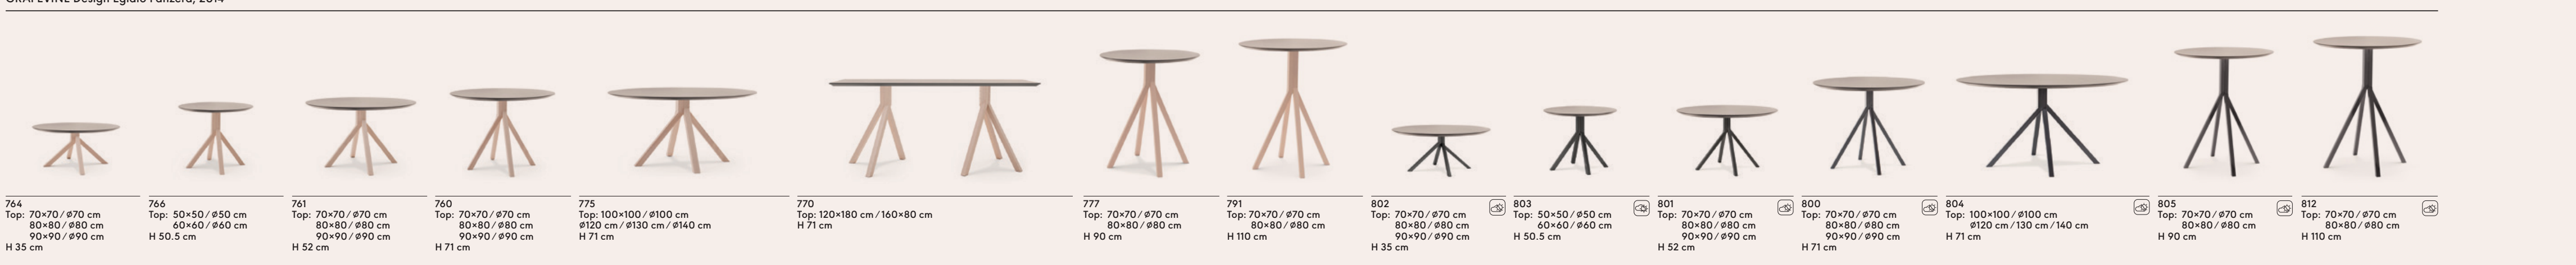

GRAPEVINE Design Egidio Panzera, 2014